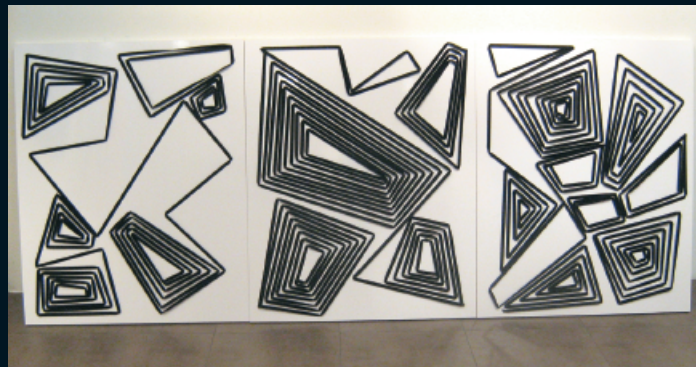

NEW WORKS BY INNA MOSHKOVICH

Improvisations in Black & White I by Inna Moshkovich 90x90cm each

Improvisations in Black & White II by Inna Moshkovich 90x90cm each

ART MOMENT GALLERY

Accepting Artist Proposals for 2009 & 2010